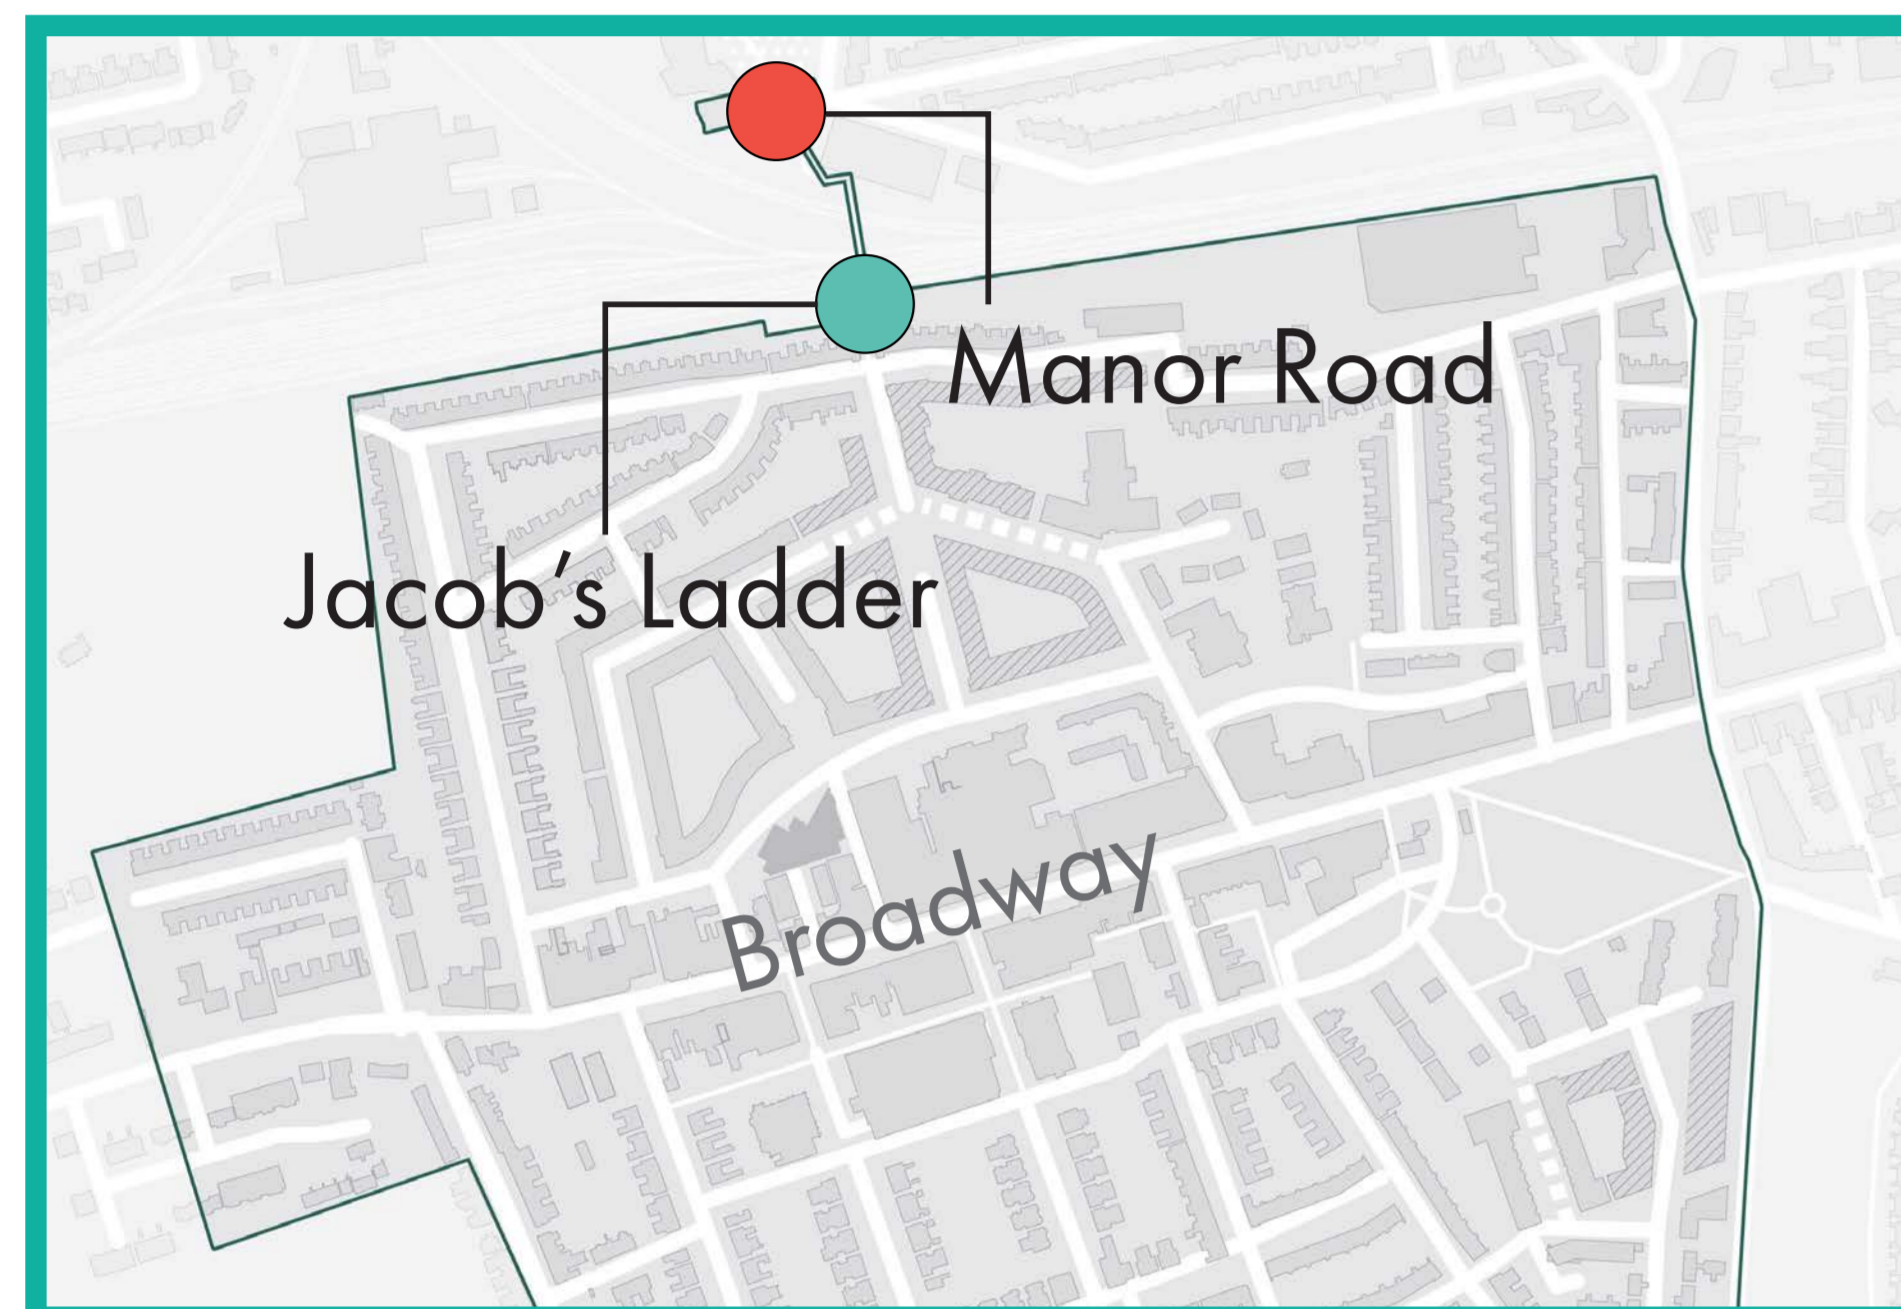

Jacob's Ladder and Manor Road

MANOR ROAD

- Resurfacing of path to railway bridge
- Artwork and wayfinding signage
- Buildouts with greening and cycle parking on Manor Road, at entrance to Drayton Green
- Improved lighting

JACOB'S LADDER

- New green area with SUDS and play features
- Improved surfacing
- Improved lighting
- New raised table with buildouts and greening on Felix Road
- Overall, 2 fewer parking spaces if the planters in the scheme on Felix Road are delivered

*The off-road elements of this scheme will be delivered ahead of the rest of these schemes. The changes on Felix Road will be delivered at a later date

MANOR ROAD

JACOB'S LADDER