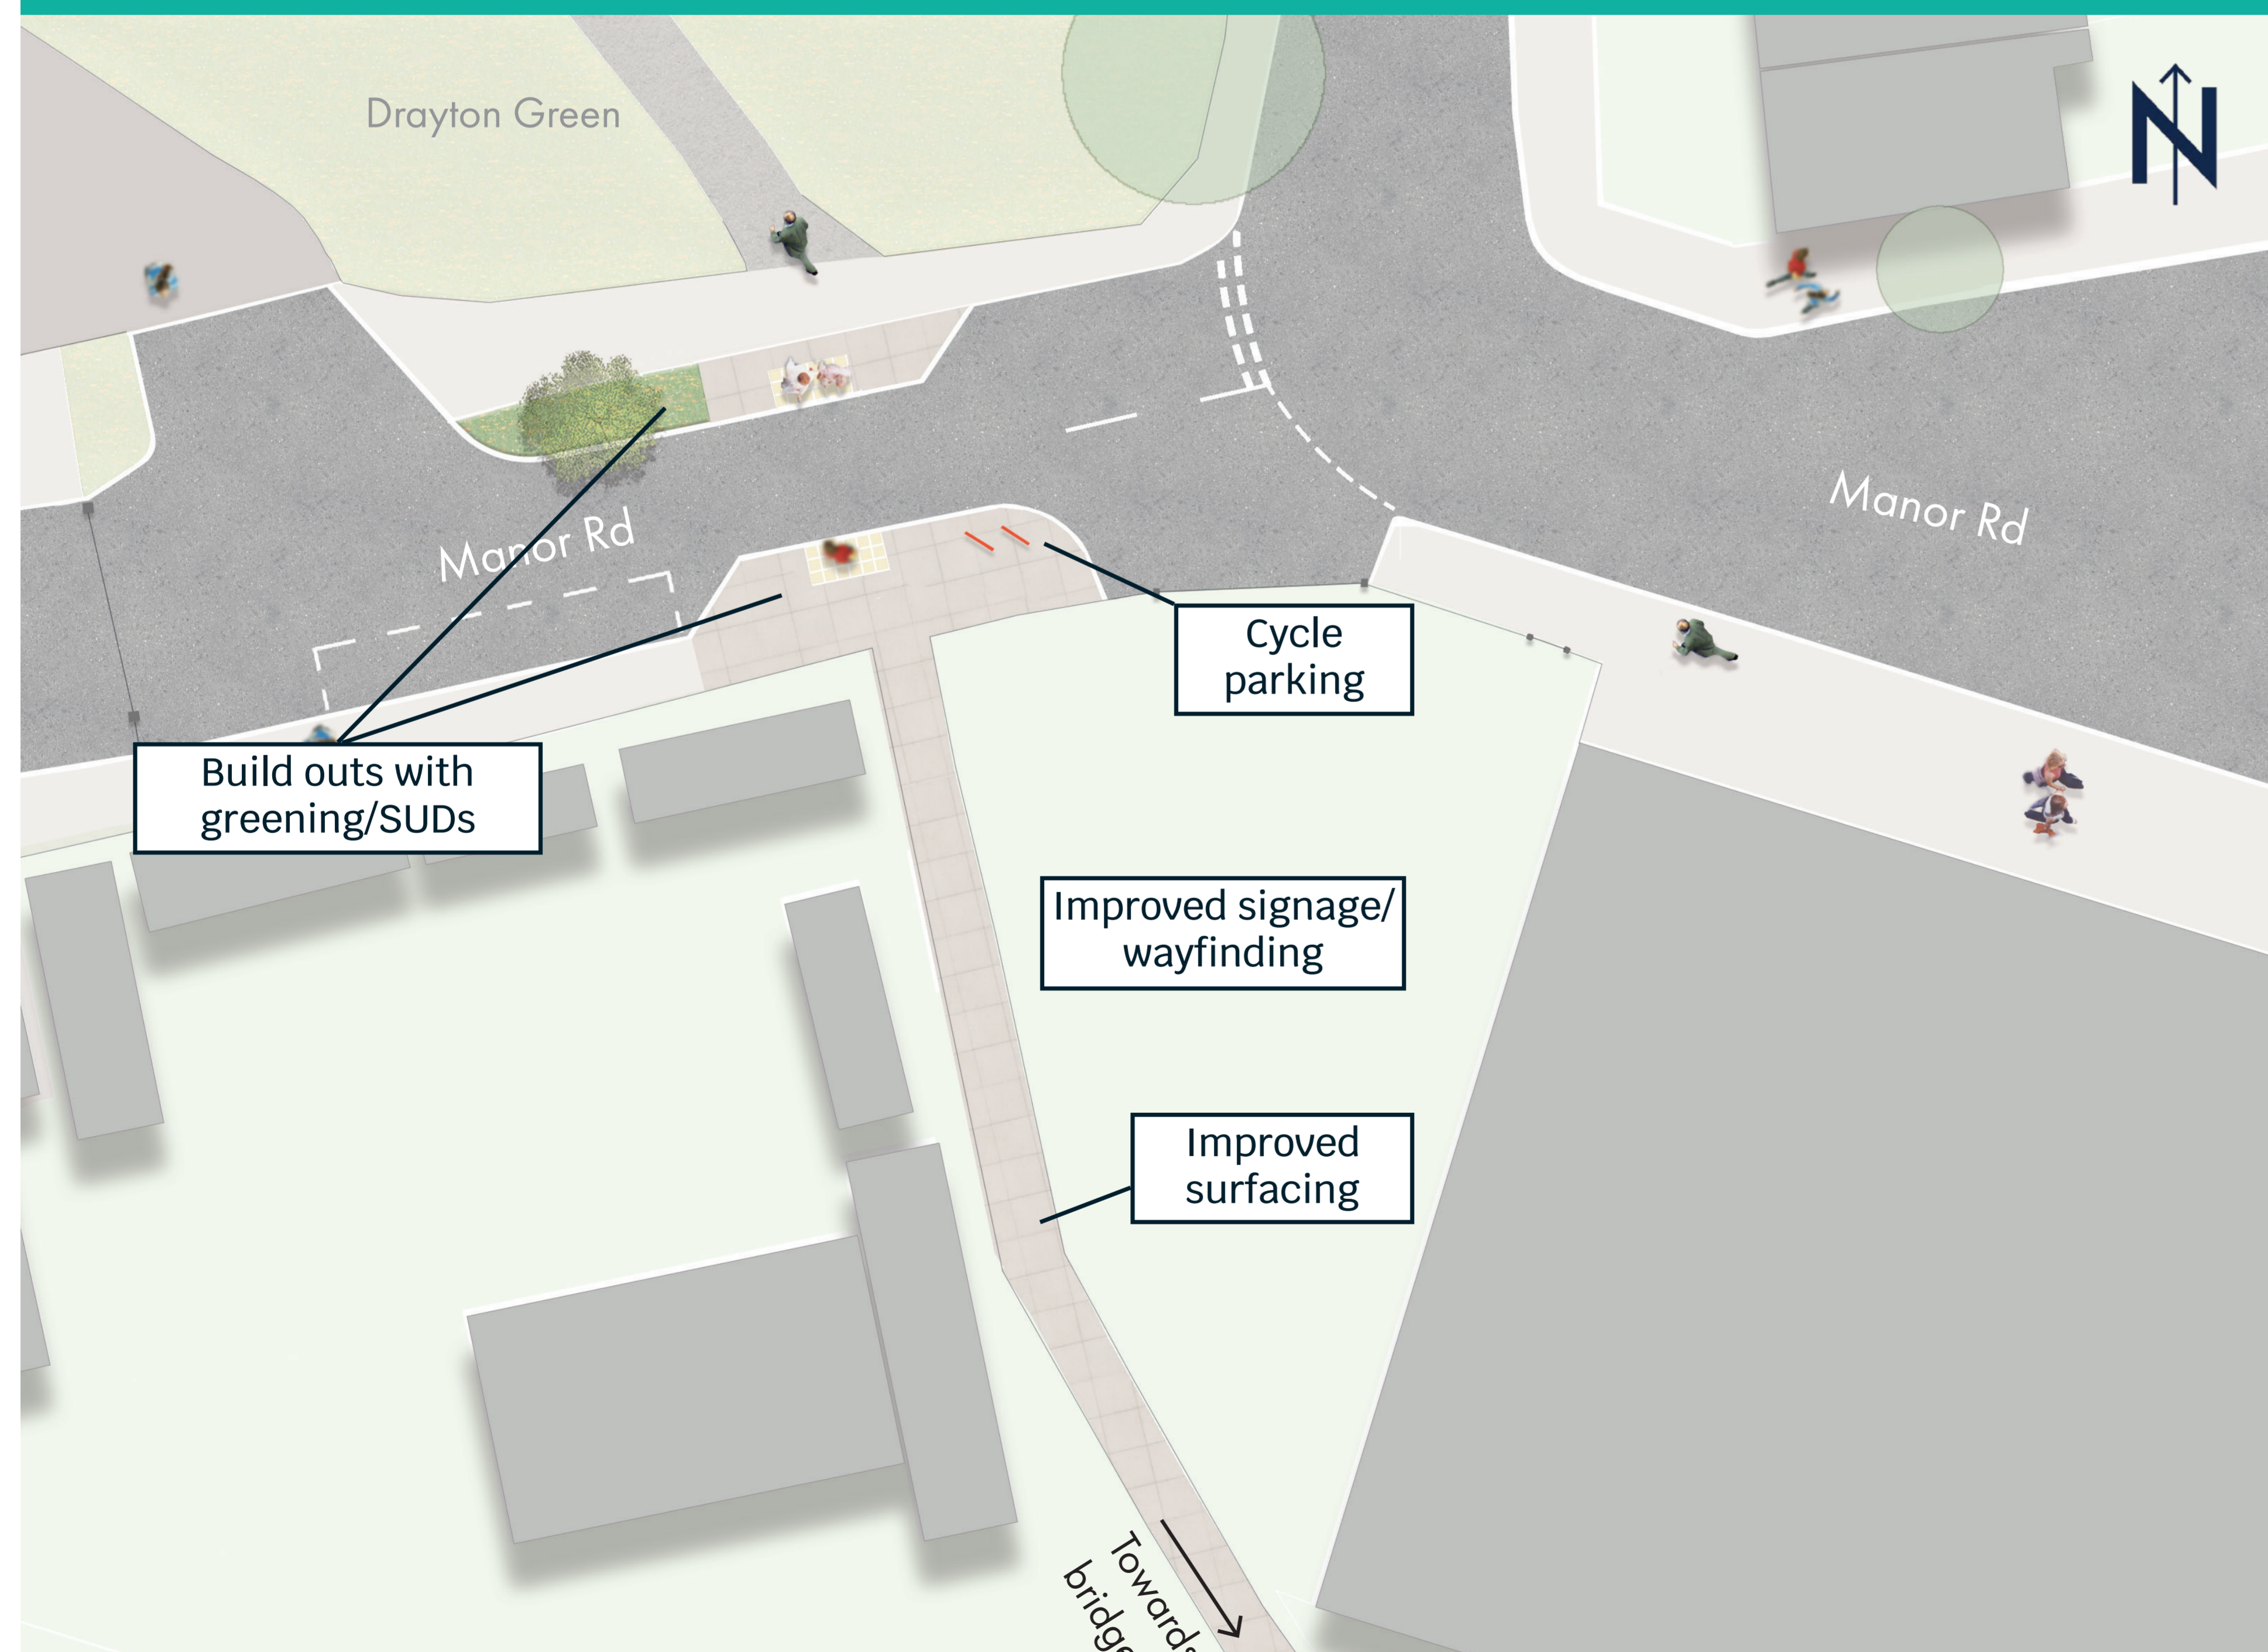

Jacob's Ladder and Manor Road

MANOR ROAD

- Resurfacing of path to railway bridge
- Artwork and wayfinding signage
- Buildouts with greening and cycle parking on Manor Road, at entrance to Drayton Green
- Improved lighting

JACOB'S LADDER

- New green area with SUDS and play features
- Improved surfacing
- Improved lighting
- New raised table with buildouts and greening on Felix Road
- Overall, 2 fewer parking spaces if the planters in the scheme on Felix Road are delivered

*The off-road elements of this scheme will be delivered ahead of the rest of these schemes. The changes on Felix Road will be delivered at a later date

MANOR ROAD

JACOB'S LADDER