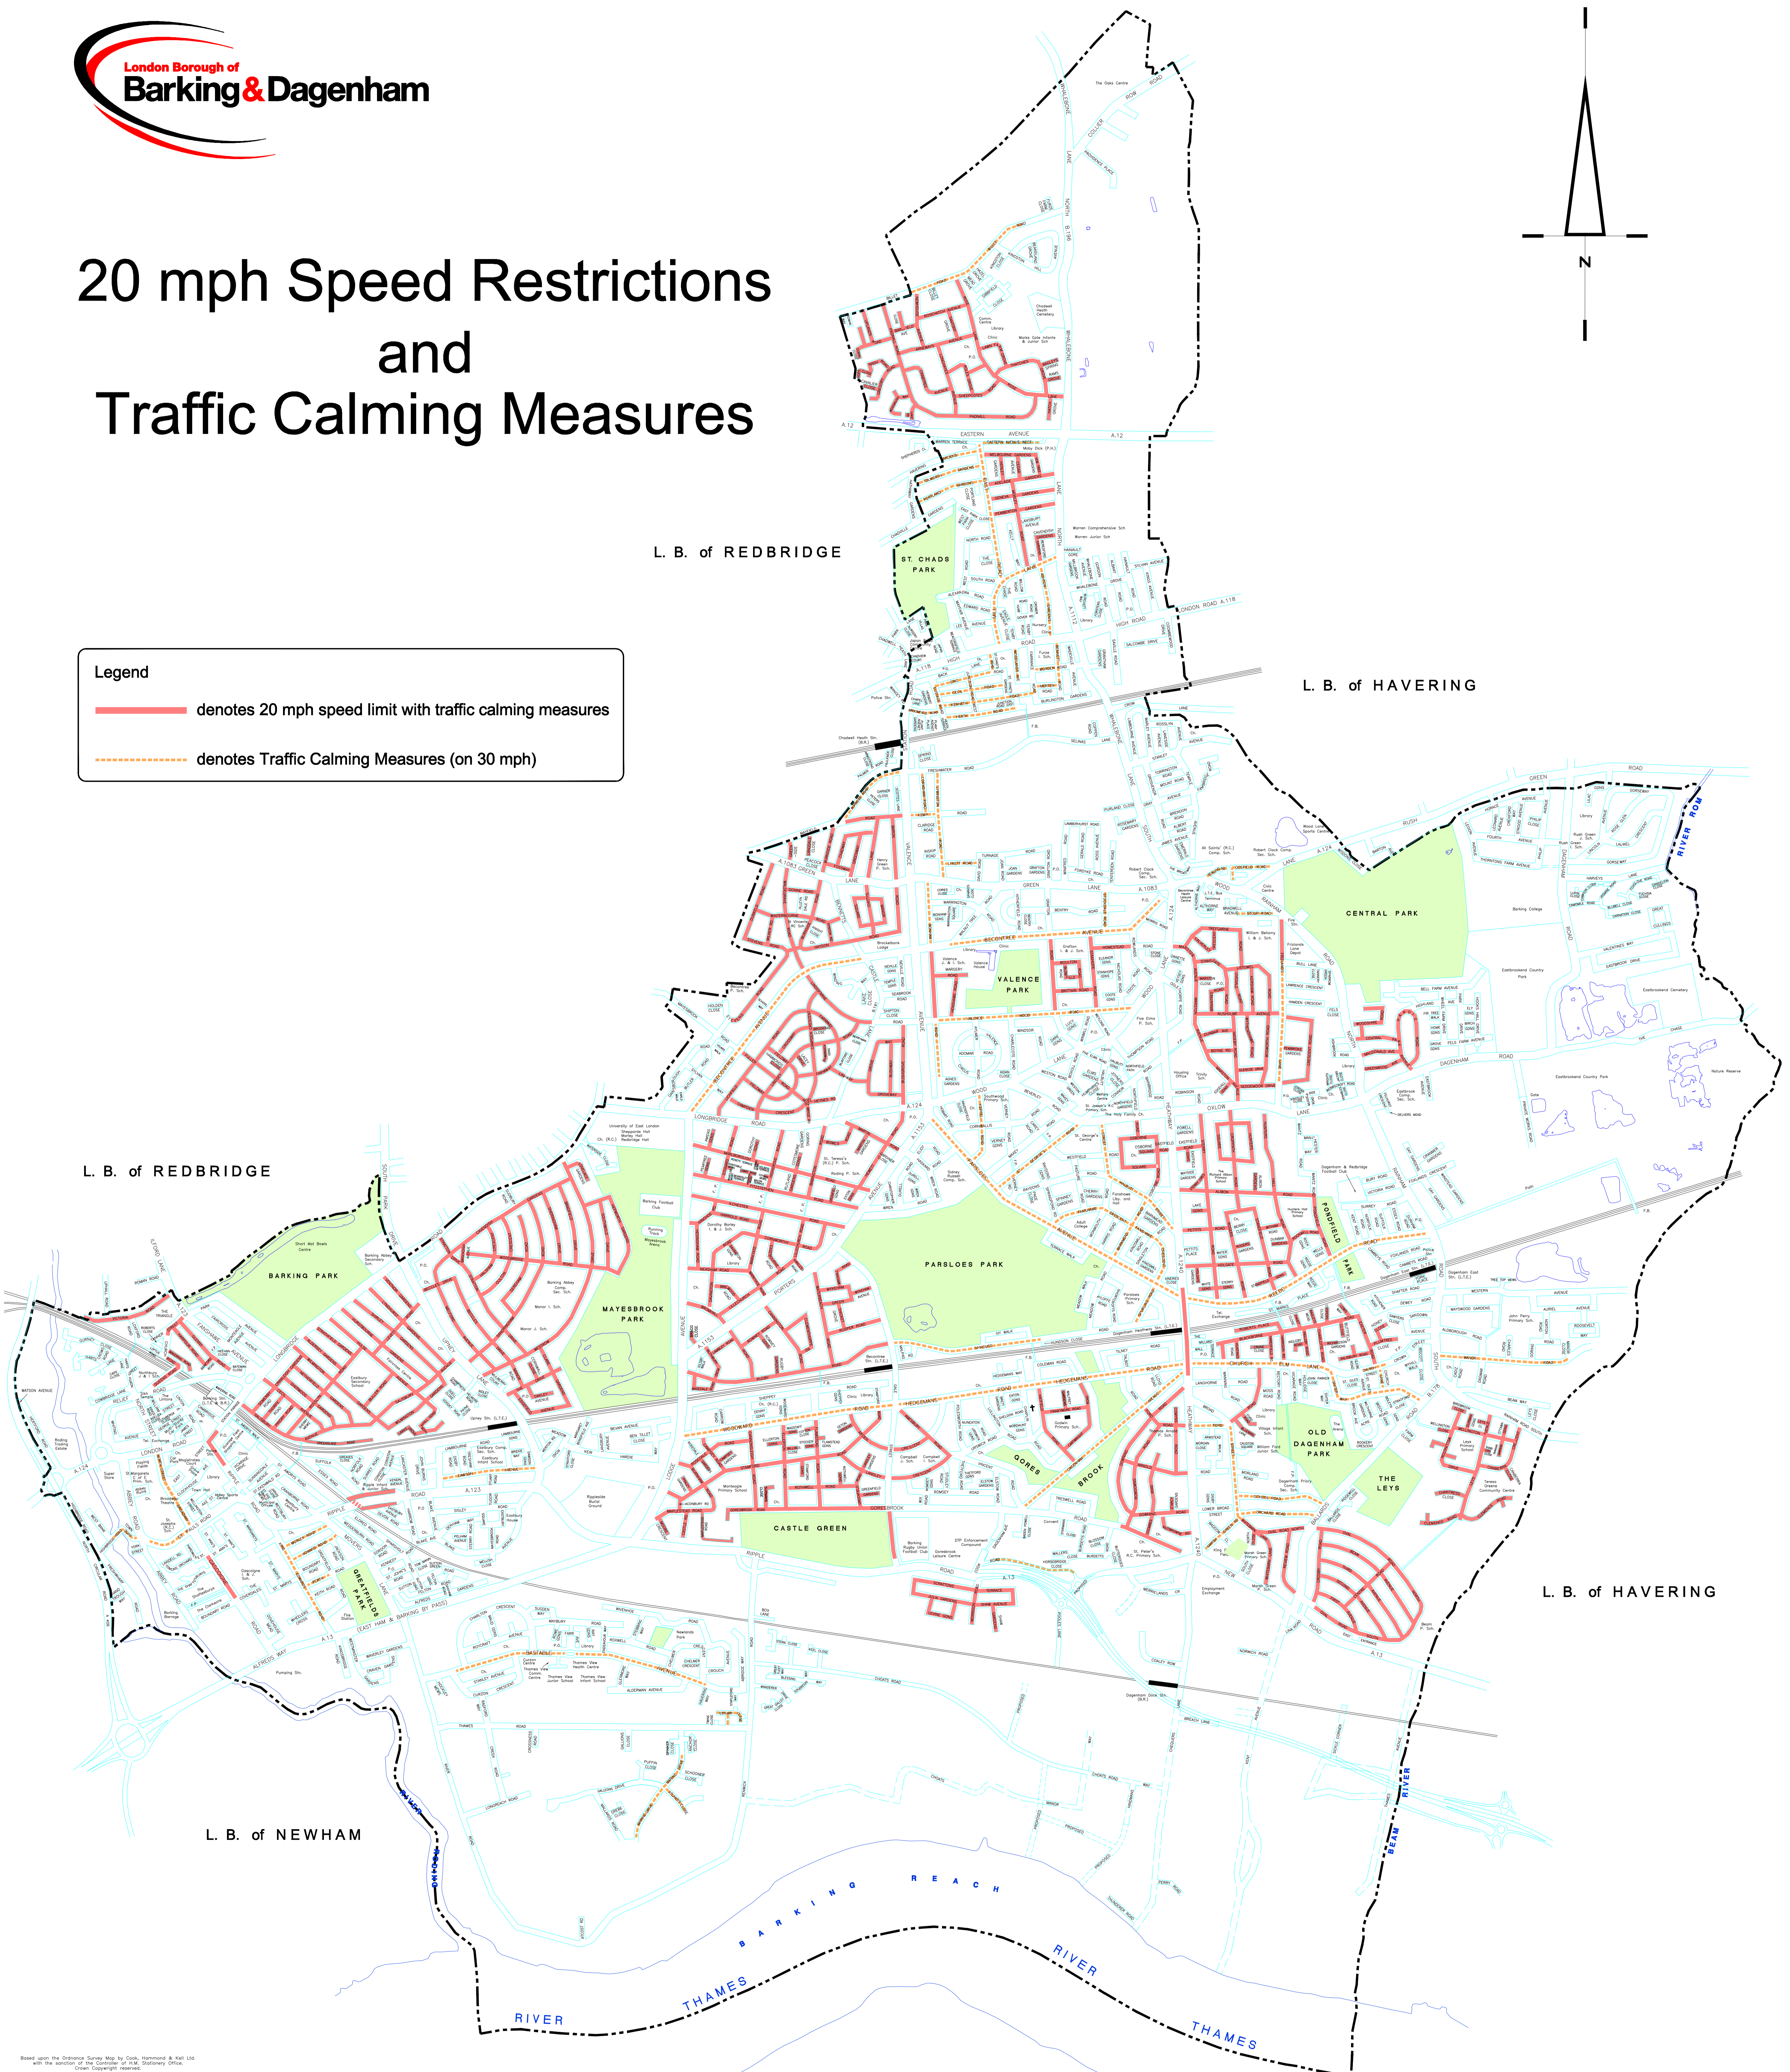

20 mph Speed Restrictions and Traffic Calming Measures

Legend

- denotes 20 mph speed limit with traffic calming measures
- - - denotes Traffic Calming Measures (on 30 mph)